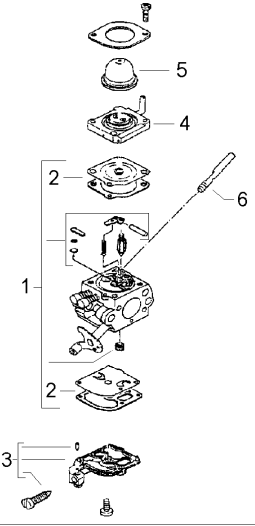

FIGURE 4

FIGURE 5

FIGURE 6

FIGURE 7

Item	P/N McC	P/N ELX	Qty	DESCRIPTION
FIGURE 4				
1	243725	538243725	1	crankshaft ass'y
C 2	501451601	501451601	1	needle bearing
3	250075	538250075	1	carter kit (starter)
4	• 227541	538227541	1	ball bearing
5	• 240982	538240982	1	seeger ring
C 6	• 243174	538243174	1	seal
7	250074	538250074	1	carter kit (flywheel)
C 8	• 243174	538243174	1	seal
9	• 240982	538240982	1	seeger ring
10	• 227541	538227541	1	ball bearing
11	235804	538235804	2	screw M5x30
12	235808	538235808	2	screw M5 X 50 TCE
20	242673	538242673	1	flywheel
21	235218	538235218	1	nut M8
B 22	248808	538248808	1	clutch assy
23	• 242369	538242369	2	clutch rod
C 24	• 241270	538241270	1	clutch spring elite
25	• 241076	538241076	2	washer
27	235806	538235806	2	screw M5 X 20 TCE
C 28	242163	538242163	1	ignition coil
30	242800	538242800	1	starter pawl ass'y
31	• 111088	538111088	2	snap ring
B 32	• 241782	538241782	2	spring
B 33	• 241781	538241781	2	pawl
34	235218	538235218	1	nut M8
C 40	242809	538242809	1	starter assy
41	• 242786	538242786	1	seeger
42	• 227470	538227470	1	washer
B 43	• 249163	538249163	1	pulley/rope assy
A 44	•• 227703	538227703	1	rope
B 45	• 227300	538227300	1	spring rewind
46	• 227467	538227467	1	shield spring
47	• 240884	538240884	1	starter-handle
48	235214	538235214	4	screw M6x20
A 50	240452	538240452	1	pick up fuel
C 51	241541	538241541	1	tank mix ass.
C 52	• 235675	538235675	1	fueltank grommet
B 53	• 229809	538229809	1	hose-fuel mm245
B 54	• 229743	538229743	1	hose fuel mm150
B 56	242484	538242484	1	fuel cap assy
A 57	• 236564	538236564	1	cap gasket
58	241248	538241248	2	fuel tank grommet (starter)
59	241248	538241248	2	fuel tank grommet (flywheel)
C 60	FIGURE 5			
A 61	92878	538092878	1	spark plug RDJ6J
62	227565	538227565	4	screw M5X25
65	236322	538236322	1	grommet
66	243742	538243742	1	engine cover
67	240688	538240688	2	screw m5x14 + washer
C 70	243767	538243767	1	exhaust gasket
C 71	241432	538241432	1	muffler assy
72	• 227274	538227274	2	screw M5X60
73	• 227236	538227236	1	clamp
74	• 227259	538227259	2	washer