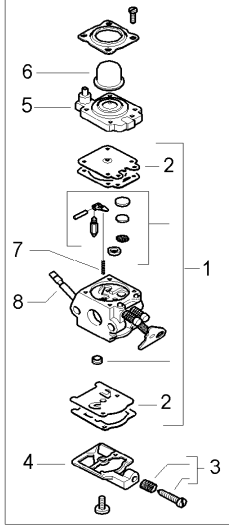

FIGURE 4

FIGURE 5

FIGURE 6

FIGURE 7

Item	P/N McC	P/N ELX	Qty	DESCRIPTION
FIGURE 4				
1	243725	538243725	1	crankshaft ass'y
C 2	501451601	501451601	1	needle bearing
3	250075	538250075	1	carter kit (starter)
4	• 227541	538227541	1	ball bearing
5	• 240982	538240982	1	seeger ring
C 6	• 243174	538243174	1	seal
7	250074	538250074	1	carter kit (flywheel)
C 8	• 243174	538243174	1	seal
9	• 240982	538240982	1	seeger ring
10	• 227541	538227541	1	ball bearing
11	235804	538235804	2	screw M5x30
12	235808	538235808	2	screw M5 X 50 TCE
20	242673	538242673	1	flywheel
21	235218	538235218	1	nut M8
B 22	248808	538248808	1	clutch assy
23	• 242369	538242369	2	clutch rod
C 24	• 241270	538241270	1	clutch spring elite
25	• 241076	538241076	2	washer
27	235806	538235806	2	screw M5 X 20 TCE
C 28	242163	538242163	1	ignition coil
30	242800	538242800	1	starter pawl ass'y
31	• 111088	538111088	2	snap ring
B 32	• 241782	538241782	2	spring
B 33	• 241781	538241781	2	pawl
34	235218	538235218	1	nut M8
C 40	242809	538242809	1	starter assy
41	• 242786	538242786	1	seeger
42	• 227470	538227470	1	washer
B 43	• 249163	538249163	1	pulley/rope assy
A 44	•• 227703	538227703	1	rope
B 45	• 227300	538227300	1	spring rewind
46	• 227467	538227467	1	shield spring
47	• 240884	538240884	1	starter-handle
48	235214	538235214	4	screw M6x20
A 50	240452	538240452	1	pick up fuel
C 51	241541	538241541	1	tank mix ass.
C 52	• 235675	538235675	1	fueltank grommet
B 53	• 229809	538229809	1	hose-fuel mm245
B 54	• 229743	538229743	1	hose fuel mm150
B 56	242484	538242484	1	fuel cap assy
A 57	• 236564	538236564	1	cap gasket
58	241248	538241248	2	fuel tank grommet (starter)
59	241248	538241248	2	fuel tank grommet (flywheel)
C 60	FIGURE 5			
A 61	92878	538092878	1	spark plug RDJ6J
62	227565	538227565	4	screw M5X25
65	236322	538236322	1	grommet
66	243742	538243742	1	engine cover
67	240688	538240688	2	screw m5x14 + washer
C 70	243767	538243767	1	exhaust gasket
C 71	241432	538241432	1	muffler assy
72	• 227274	538227274	2	screw M5X60
73	• 227236	538227236	1	clamp
74	• 227259	538227259	2	washer