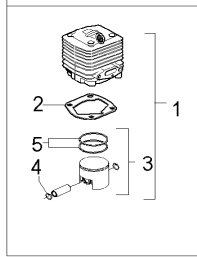

FIGURE 4

FIGURE 5

FIGURE 6

FIGURE 7

Item	P/N McC	P/N ELX	Qty	DESCRIPTION
FIGURE 4				
1	243725	538243725	1	crankshaft ass'y
C 2	501451601	501451601	1	needle bearing
3	250075	538250075	1	carter kit (starter)
4	• 227541	538227541	1	ball bearing
5	• 240982	538240982	1	seeger ring
C 6	• 243174	538243174	1	seal
7	250074	538250074	1	carter kit (flywheel)
C 8	• 243174	538243174	1	seal
9	• 240982	538240982	1	seeger ring
10	• 227541	538227541	1	ball bearing
11	235804	538235804	2	screw M5x30
12	235808	538235808	2	screw M5 X 50 TCE
20	242673	538242673	1	flywheel
21	235218	538235218	1	nut M8
B 22	248808	538248808	1	clutch assy
23	• 242369	538242369	2	clutch rod
C 24	• 241270	538241270	1	clutch spring elite
25	• 241076	538241076	2	washer
27	235806	538235806	2	screw M5 X 20 TCE
C 28	242163	538242163	1	ignition coil
30	242800	538242800	1	starter pawl ass'y
31	• 111088	538111088	2	snap ring
B 32	• 241782	538241782	2	spring
B 33	• 241781	538241781	2	pawl
34	235218	538235218	1	nut M8
C 40	242809	538242809	1	starter assy
41	• 242786	538242786	1	seeger
42	• 227470	538227470	1	washer
B 43	• 249163	538249163	1	pulley/rope assy
A 44	•• 227703	538227703	1	rope
B 45	• 227300	538227300	1	spring rewind
46	• 227467	538227467	1	shield spring
47	• 240884	538240884	1	starter-handle
48	235214	538235214	4	screw M6x20
A 50	240452	538240452	1	pick up fuel
C 51	241541	538241541	1	tank mix ass.
C 52	• 235675	538235675	1	fueltank grommet
B 53	• 229809	538229809	1	hose-fuel mm245
B 54	• 229743	538229743	1	hose fuel mm150
B 56	242484	538242484	1	fuel cap assy
A 57	• 236564	538236564	1	cap gasket
58	241248	538241248	2	fuel tank grommet (starter)
59	241248	538241248	2	fuel tank grommet (flywheel)
C 60	FIGURE 5			
A 61	92878	538092878	1	spark plug RDJ6J
62	227565	538227565	4	screw M5X25
65	236322	538236322	1	grommet
66	243742	538243742	1	engine cover
67	240688	538240688	2	screw m5x14 + washer
C 70	243767	538243767	1	exhaust gasket
C 71	241432	538241432	1	muffler assy
72	• 227274	538227274	2	screw M5X60
73	• 227236	538227236	1	clamp
74	• 227259	538227259	2	washer